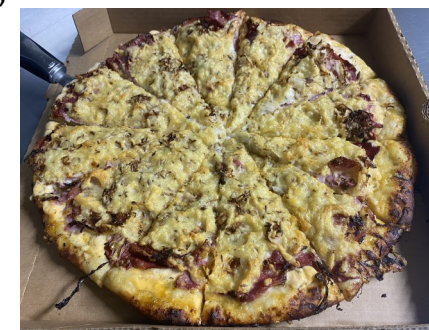

CONTINUED...